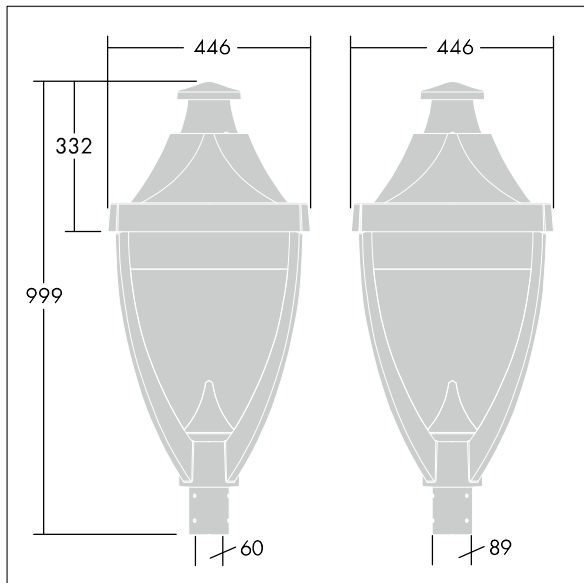

Legend

96633499 LEGEND 36L70 RC 730 BP CL2 T60 U1

Legend

A modern heritage post top LED lantern with closed optic. Electronic, Class II electrical, IP65, IK08. Body: die-cast aluminium powder coated grey 900 textured finish (close to RAL 7043). Enclosure: toughened glass. Surge protection: 10kV single pulse common mode and 8kV multipulse common mode and 6kV multipulse differential mode. If permanent DALI system is connected, 6kV multipulse common and differential mode. Complete with 3000K LED.

Dimensions: 446 x 446 x 999 mm

Luminaire input power: 77 W

Weight: 17.5 kg

Scx: 0.14 m²

TLG_LGND_F_CLS_U1.jpg

TLG_LGND_M_MTP.wmf

This product contains a light source of energy efficiency class D.

Legend