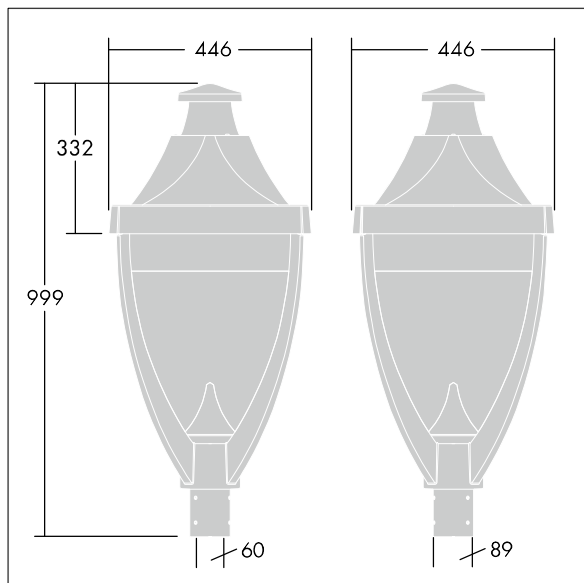

Legend

96633501 LEGEND 36L70 NR 730 BP CL2 T60 U1

Legend

A modern heritage post top LED lantern with closed optic. Electronic, Class II electrical, IP65, IK08. Body: die-cast aluminium powder coated grey 900 textured finish (close to RAL 7043). Enclosure: toughened glass. Surge protection: 10kV single pulse common mode and 8kV multipulse common mode and 6kV multipulse differential mode. If permanent DALI system is connected, 6kV multipulse common and differential mode. Complete with 3000K LED.

Dimensions: 446 x 446 x 999 mm

Luminaire input power: 77 W

Weight: 17.5 kg

Scx: 0.14 m²

TLG_LGND_F_CLS_U1.jpg

TLG_LGND_M_MTP.wmf

This product contains a light source of energy efficiency class D.

Legend