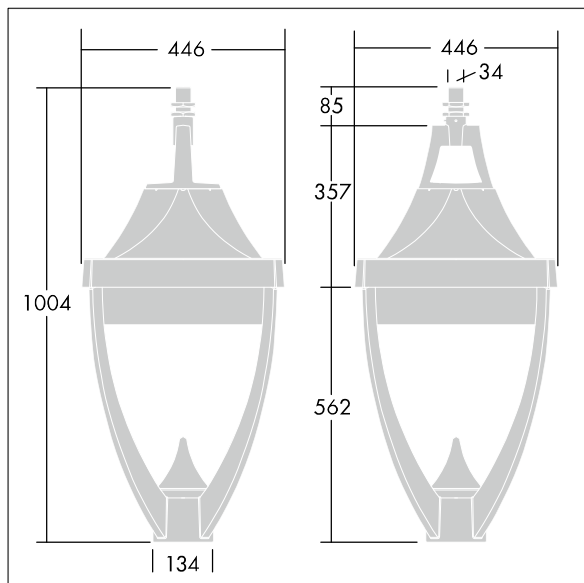

Legend

96633502 LEGEND LED 36L50 RC 730 BP CL2 MSU34G U1

Legend

A modern heritage Suspended through 34G. LED lantern with closed optic. Electronic, Class II electrical, IP65, IK08. Body: die-cast aluminium powder coated grey 900 textured finish (close to RAL 7043). Enclosure: toughened glass. Surge protection: 10kV single pulse common mode and 8kV multipulse common mode and 6kV multipulse differential mode. If permanent DALI system is connected, 6kV multipulse common and differential mode. Complete with 3000K LED.

Dimensions: 446 x 446 x 1004 mm

Luminaire input power: 55 W

Weight: 16.5 kg

Scx: 0.14 m²

TLG_LGND_F_LEDPDBLIT_U1.jpg

TLG_LGND_M_MSU.wmf

This product contains a light source of energy efficiency class D.