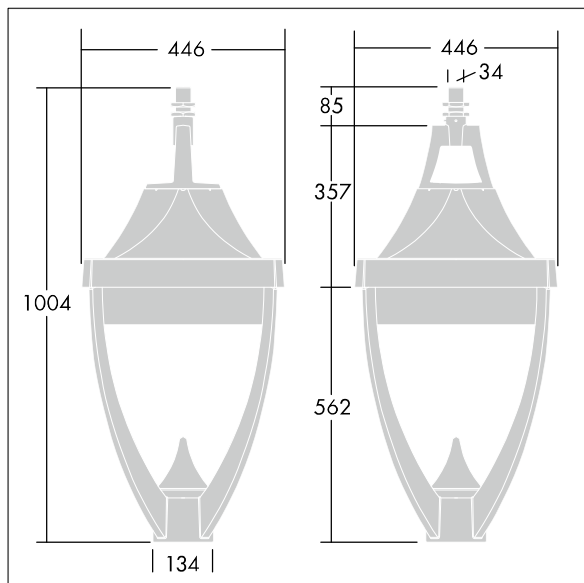

Legend

96633502 LEGEND LED 36L50 RC 730 BP CL2 MSU34G U1

Legend

A modern heritage Suspended through 34G. LED lantern with closed optic. Electronic, Class II electrical, IP65, IK08. Body: die-cast aluminium powder coated grey 900 textured finish (close to RAL 7043). Enclosure: toughened glass. Surge protection: 10kV single pulse common mode and 8kV multipulse common mode and 6kV multipulse differential mode. If permanent DALI system is connected, 6kV multipulse common and differential mode. Complete with 3000K LED.

Dimensions: 446 x 446 x 1004 mm

Luminaire input power: 55 W

Weight: 16.5 kg

Scx: 0.14 m²

TLG_LGND_F_LEDPDBLIT_U1.jpg

TLG_LGND_M_MSU.wmf

This product contains a light source of energy efficiency class D.

Legend