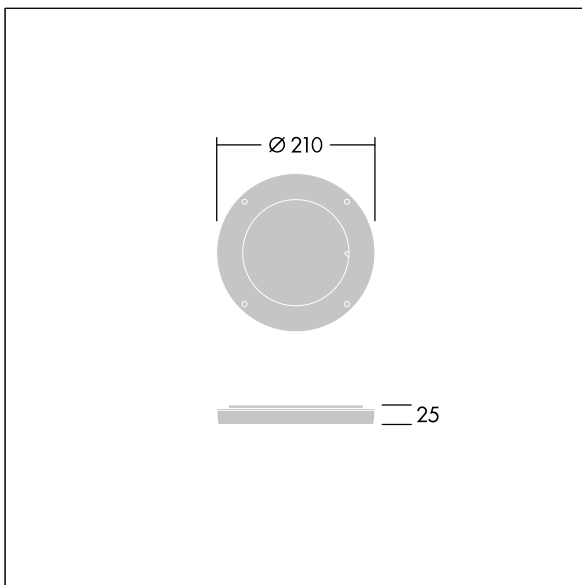

TLG_CONL_M_12LHF.wmf