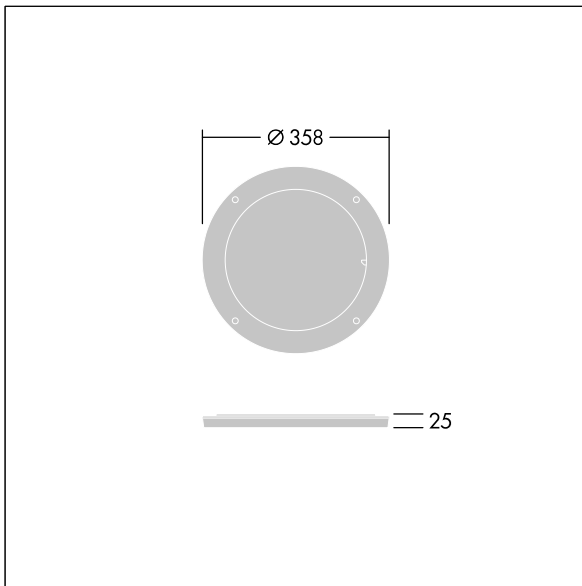

TLG_CONL_M_36-52LHF.wmf