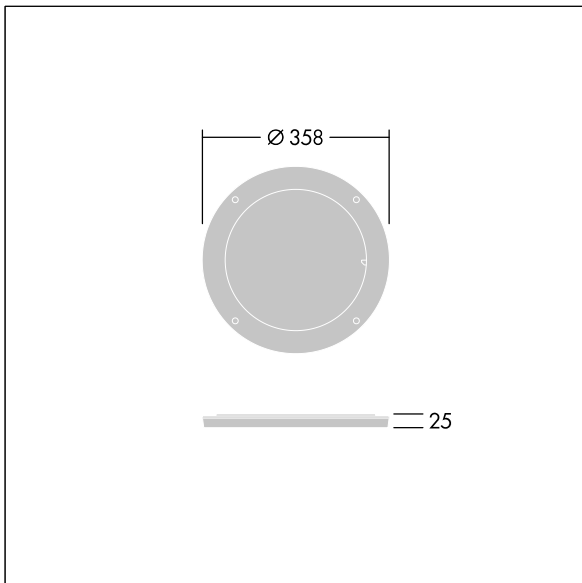

TLG_CONL_M_36-52LHF.wmf