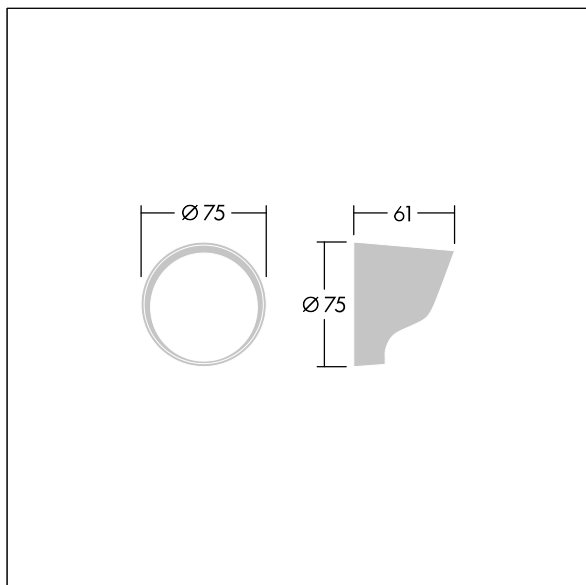

# Contrast

96633469 CONT3 4L VISOR ANT

THORN

## Contrast

Visor for glare control. To be mounted directly on the front of a small Contrast luminaire. Best resistance against corrosion. Compatible with seaside installation.

TLG\_CON3\_F\_XS\_VISOR.jpg