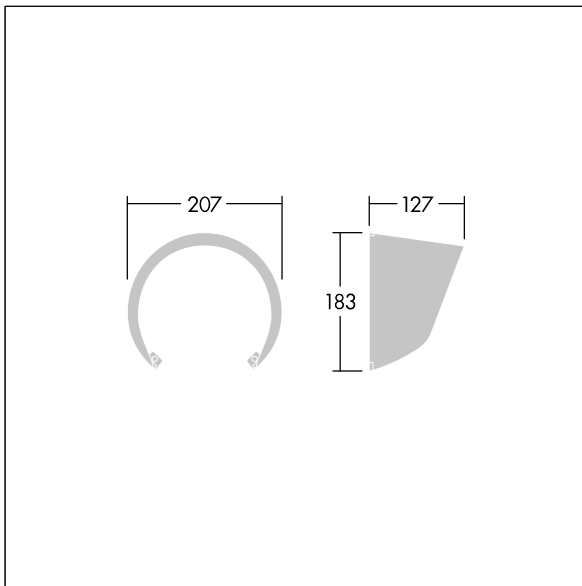

TLG_CONL_M_12LVS.wmf