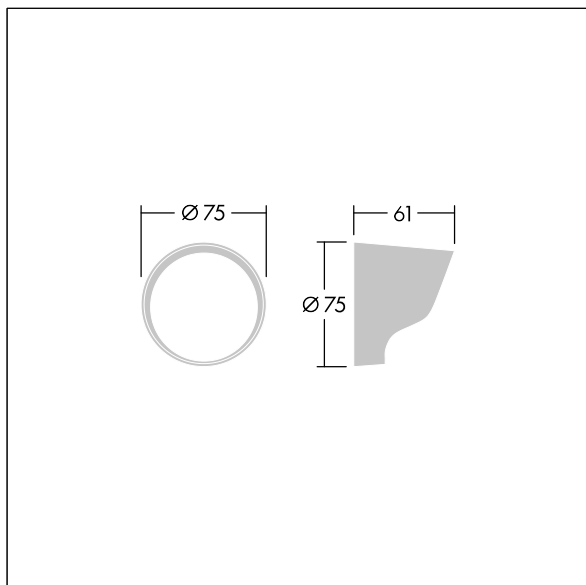

# Contrast

96633475 CONT3 4L VISOR BK

THORN

## Contrast

Visor for glare control. To be mounted directly on the front of a small Contrast luminaire. Best resistance against corrosion. Compatible with seaside installation.

TLG\_CON3\_F\_XS\_VISOR.jpg