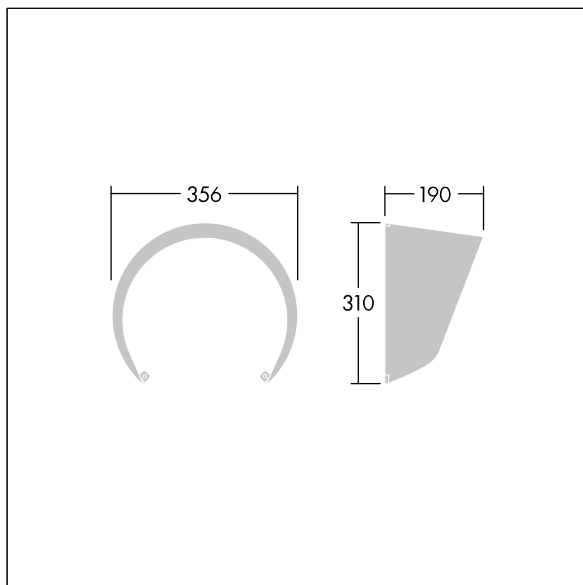

TLG_CONL_M_36-52LVS.wmf