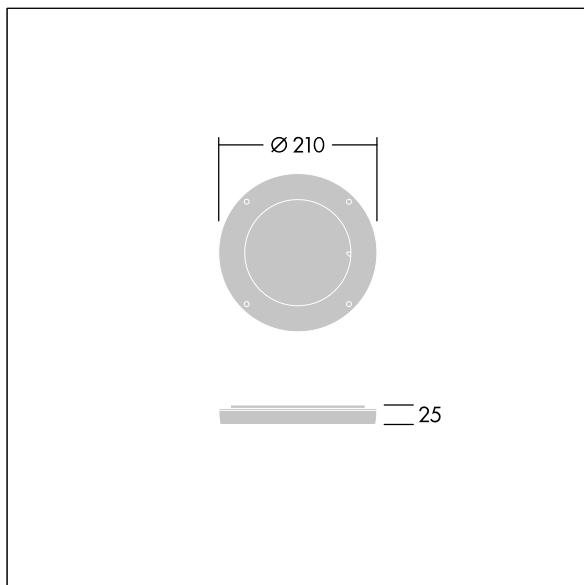

TLG_CONL_M_12LHF.wmf