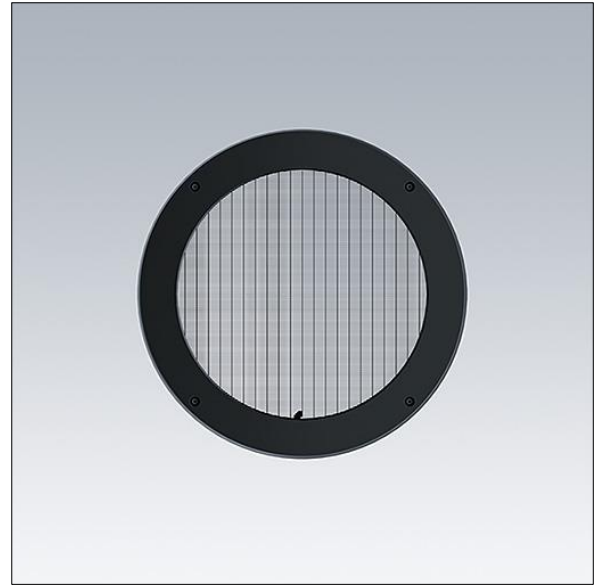

Contrast

96633481 CONT3 36/52L LOUVER BK

Contrast

Louvre mounted on a rotative ring for precise glare control. To be mounted directly on the front of a large Contrast luminaire. Best resistance against corrosion. Compatible with seaside installation.

TLG_CON3_F_M_ACCESS_LOUVRE.jpg

TLG_CONL_M_36-52LHF.wmf