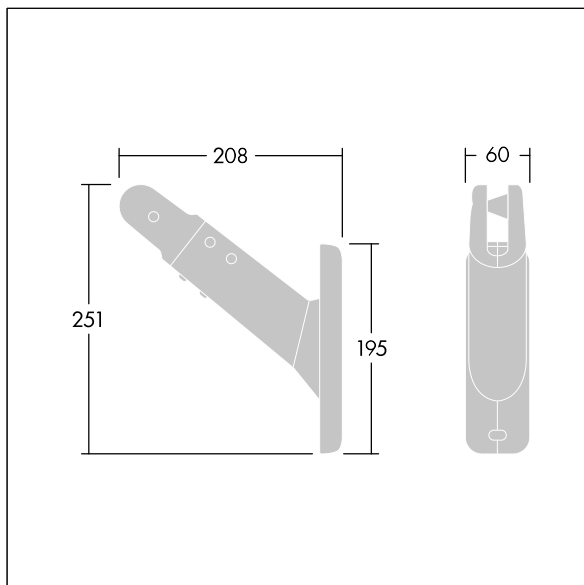

TLG_CONL_M_PMI.wmf