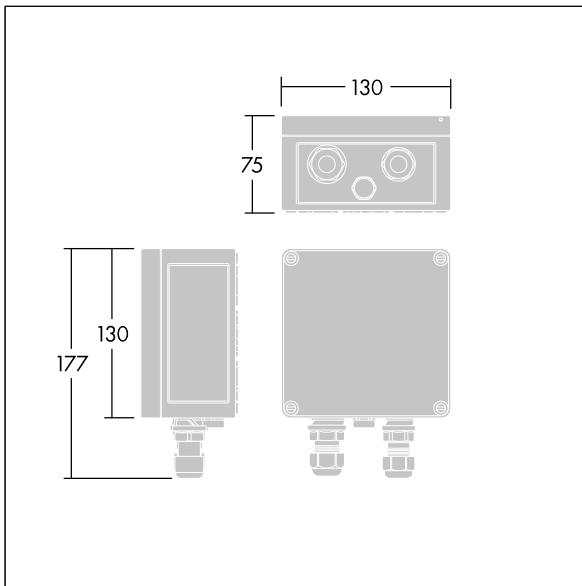

Contrast

96633487 CONT3 4L WHITE-BU CBOX GB HFX 6K

Contrast

Connection box for 3 to 5 white or blue small Contrast, including DALI driver. Surge protection 6kV.

TLG_RAZA_F_S_BOX.jpg

TLG_CBOX_M_130X75.wmf