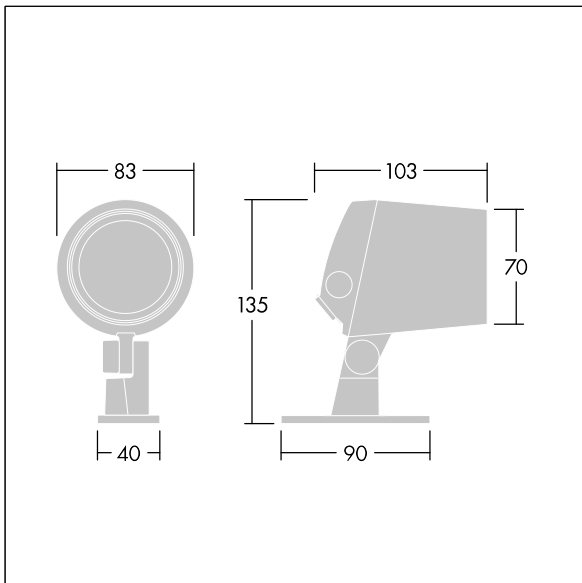

Contrast

96633439 CONT3 4L50-822-40 MB NG IO ANT

Contrast

A small architectural Bracket mounted LED floodlight with 4 LEDs driven at 500mA and a medium beam distribution. .. Pre-wired with IP66 connector, gear box to be ordered separately. Class II electrical, IP66, IK08. Body: die-cast, powder coated, textured anthracite (close to RAL7043). Compatible with coastal environments. Glass: tempered, 5mm thick. Gasket: EPDM. Screws: geomet. Complete with 2200-4000K balanced white LEDs

Dimensions: Ø83 x 103 mm
 Luminaire input power: 7 W
 Luminaire luminous flux: 347 lm
 Luminaire efficacy: 50 lm/W
 Weight: 1.03 kg

TLG_CON3_F_XS.jpg

TLG_CONL_M_4L.wmf

This product contains a light source of energy efficiency class F.