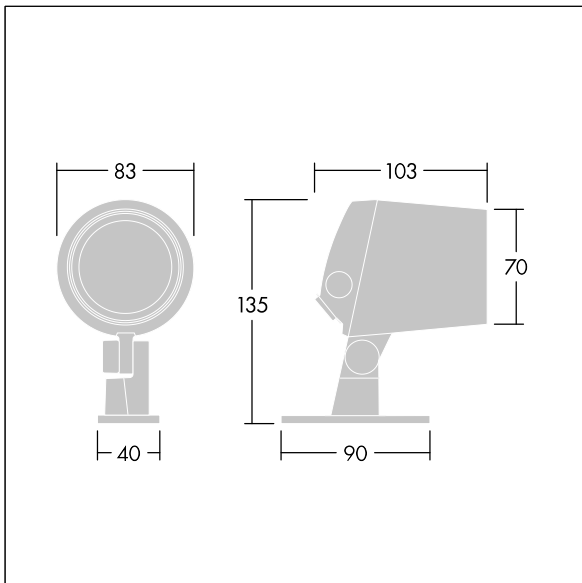

Contrast

96633441 CONT3 4L50-822-40 WB NG IO ANT

Contrast

A small architectural Bracket mounted LED floodlight with 4 LEDs driven at 500mA and a wide beam distribution. .. Pre-wired with IP66 connector, gear box to be ordered separately. Class II electrical, IP66, IK08. Body: die-cast, powder coated, textured anthracite (close to RAL7043). Compatible with coastal environments. Glass: tempered, 5mm thick. Gasket: EPDM. Screws: geomet. Complete with 2200-4000K balanced white LEDs

Dimensions: Ø83 x 103 mm
 Luminaire input power: 7 W
 Luminaire luminous flux: 293 lm
 Luminaire efficacy: 42 lm/W
 Weight: 1.03 kg

TLG_CON3_F_XS.jpg

TLG_CONL_M_4L.wmf

This product contains a light source of energy efficiency class F.