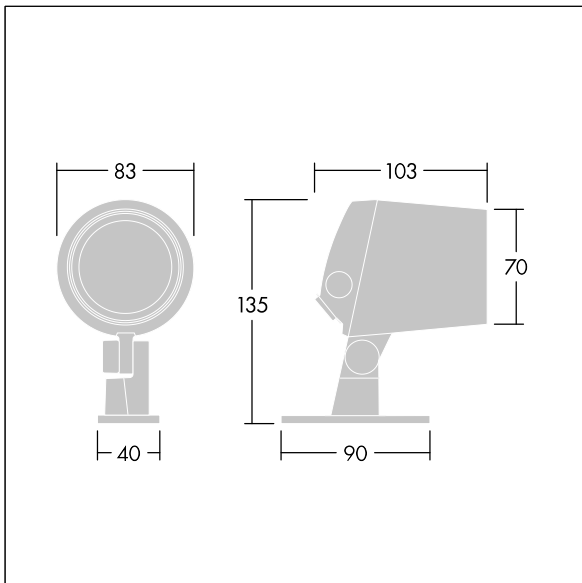

Contrast

96633441 CONT3 4L50-822-40 WB NG IO ANT

Contrast

A small architectural Bracket mounted LED floodlight with 4 LEDs driven at 500mA and a wide beam distribution. .. Pre-wired with IP66 connector, gear box to be ordered separately. Class II electrical, IP66, IK08. Body: die-cast, powder coated, textured anthracite (close to RAL7043). Compatible with coastal environments. Glass: tempered, 5mm thick. Gasket: EPDM. Screws: geomet. Complete with 2200-4000K balanced white LEDs

Dimensions: Ø83 x 103 mm
 Luminaire input power: 7 W
 Luminaire luminous flux: 293 lm
 Luminaire efficacy: 42 lm/W
 Weight: 1.03 kg

TLG_CON3_F_XS.jpg

TLG_CONL_M_4L.wmf

This product contains a light source of energy efficiency class F.

Contrast

96633441 CONT3 4L50-822-40 WB NG IO ANT

THORN