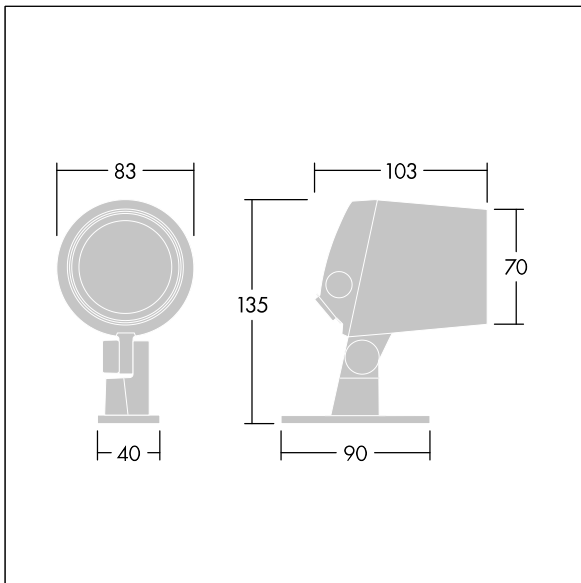

Contrast

96633442 CONT3 4L50-822-40 8X32 NG IO ANT

Contrast

A small architectural Bracket mounted LED floodlight with 4 LEDs driven at 500mA and a 8 x 32° beam distribution. . . Pre-wired with IP66 connector, gear box to be ordered separately. Class II electrical, IP66, IK08. Body: die-cast, powder coated, textured anthracite (close to RAL7043). Compatible with coastal environments. Glass: tempered, 5mm thick. Gasket: EPDM. Screws: geomet. Complete with 2200-4000K balanced white LEDs

Dimensions: Ø83 x 103 mm
 Luminaire input power: 7 W
 Luminaire luminous flux: 400 lm
 Luminaire efficacy: 57 lm/W
 Weight: 1.04 kg

TLG_CON3_F_XS.jpg

TLG_CONL_M_4L.wmf

This product contains a light source of energy efficiency class F.

Contrast

96633442 CONT3 4L50-822-40 8X32 NG IO ANT

THORN