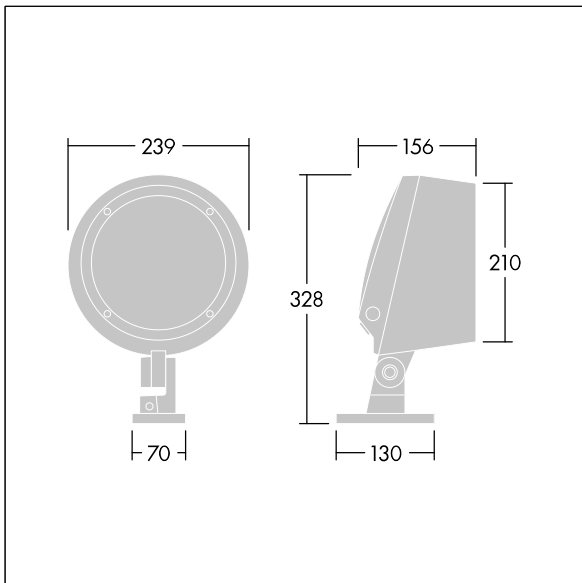

Contrast

96633444 CONT3 12L105-830 NB HFX 6K ANT

Contrast

A medium architectural Bracket mounted LED floodlight with 12 LEDs driven at 1050mA and a narrow beam distribution. LED driver, DALI-2 dimmable. Class II electrical, IP66, IK08. Body: die-cast, powder coated, textured anthracite (close to RAL7043). Compatible with coastal environments. Glass: tempered, 5mm thick. Gasket: EPDM. Screws: geomet. Equipped with 6kV surge protection device. Complete with 3000K LED

Dimensions: Ø239 x 156 mm
 Luminaire input power: 41 W
 Luminaire luminous flux: 3891 lm
 Luminaire efficacy: 95 lm/W
 Weight: 5.07 kg

TLG_CON3_F_S_12L.jpg

TLG_CONL_M_12L.wmf

This product contains a light source of energy efficiency class D.

Contrast

96633444 CONT3 12L105-830 NB HFX 6K ANT

THORN