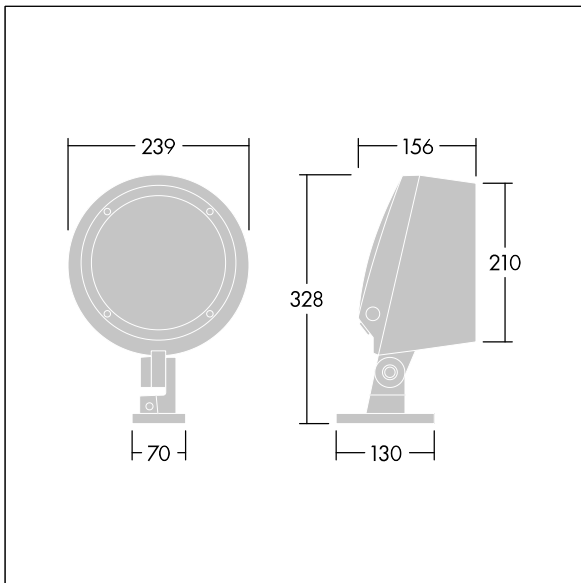

### Contrast

A medium architectural Bracket mounted LED floodlight with 12 LEDs driven at 1050mA and a medium beam distribution. LED driver, SwitchDim dimmable. Class II electrical, IP66, IK08. Body: die-cast, powder coated, textured anthracite (close to RAL7043). Compatible with coastal environments. Glass: tempered, 5mm thick. Gasket: EPDM. Screws: geomet. Equipped with 6kV surge protection device. Complete with 3000K LED

Dimensions: Ø239 x 156 mm  
 Luminaire input power: 41 W  
 Luminaire luminous flux: 3457 lm  
 Luminaire efficacy: 84 lm/W  
 Weight: 5 kg

TLG\_CON3\_F\_S\_12L.jpg

TLG\_CONL\_M\_12L.wmf

This product contains a light source of energy efficiency class D.

# Contrast

96633445 CONT3 12L105 830 MB SWD 6K ANT

THORN