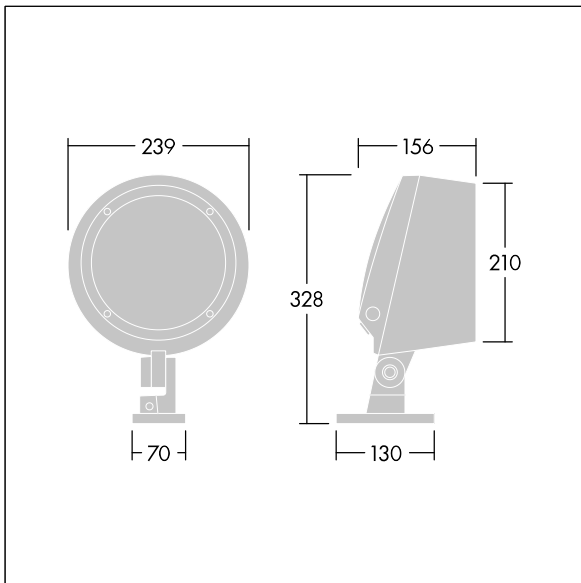

TLG_CONL_M_12L.wmf

This product contains a light source of energy efficiency class E.