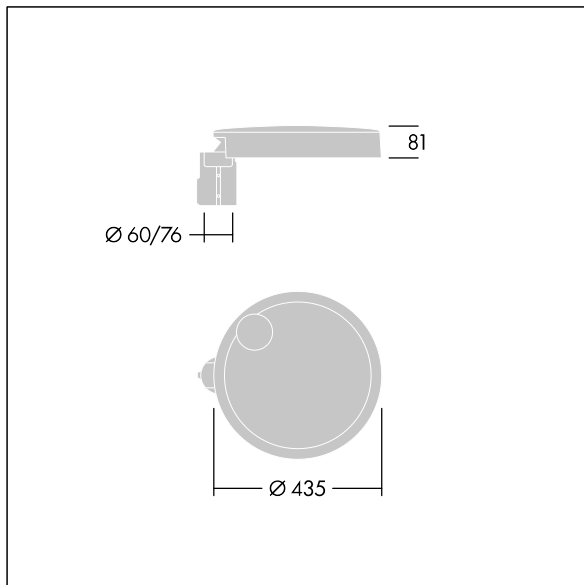

# Carat

96634286 CT S 24L35-730 NR CL2 T60F ANT

THORN

## Carat

An elegant urban lantern with durable performance. Programmable LED driver, set for fixed output, driving 24 LEDs at 350mA. Body: small size, die-cast aluminium (EN AC-44300), powder coated textured anthracite (close to RAL7043). Shaft: anthracite (close to RAL7043). Cover: glass. Fixings: stainless steel with anti-galvanic treatment. Narrow Road optic, with Colour Rendering Index min.: 70 Correlated colour temperature\*: 3000 Kelvin LEDs supplied. Class II electrical, Impact strength: IK08, IP66, Ta max.: 35°C. Supplied with Ø60mm spigot adaptor pre-fitted for post-top, 5° tilt.

Dimensions: Ø435 x 81 mm  
Luminaire input power: 26 W  
Luminaire luminous flux: 3789 lm  
Luminaire efficacy: 146 lm/W  
Weight: 6.6 kg  
Scx: 0.04 m<sup>2</sup>

TLG\_CARA\_F\_S\_PostTop.jpg

TLG\_CARA\_M\_SMTP.wmf