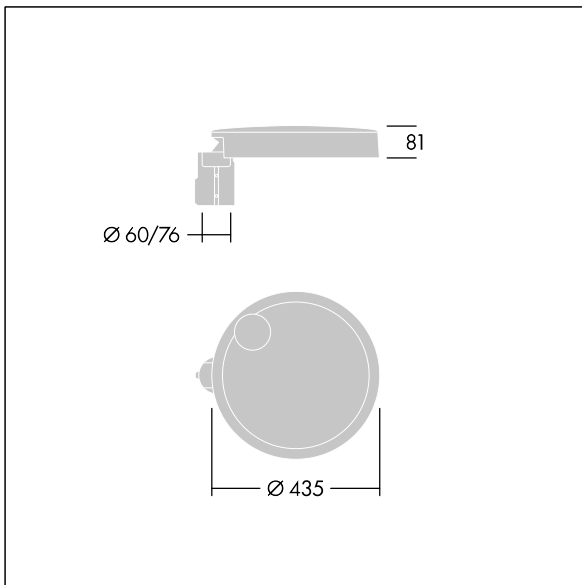

# Carat

96634289 CT S 24L105-730 NR CL2 T60F ANT

THORN

## Carat

An elegant urban lantern with durable performance. Programmable LED driver, set for fixed output, driving 24 LEDs at 1,05A. Body: small size, die-cast aluminium (EN AC-44300), powder coated textured anthracite (close to RAL7043). Shaft: anthracite (close to RAL7043). Cover: glass. Fixings: stainless steel with anti-galvanic treatment. Narrow Road optic, with Colour Rendering Index min.: 70 Correlated colour temperature\*: 3000 Kelvin LEDs supplied. Class II electrical, Impact strength: IK08, IP66, Ta max.: 35°C. Supplied with Ø60mm spigot adaptor pre-fitted for post-top, 5° tilt.

Dimensions: Ø435 x 81 mm  
Luminaire input power: 79 W  
Luminaire luminous flux: 9817 lm  
Luminaire efficacy: 124 lm/W  
Weight: 7 kg  
Scx: 0.04 m<sup>2</sup>

TLG\_CARA\_F\_S\_PostTop.jpg

TLG\_CARA\_M\_SMTp.wmf