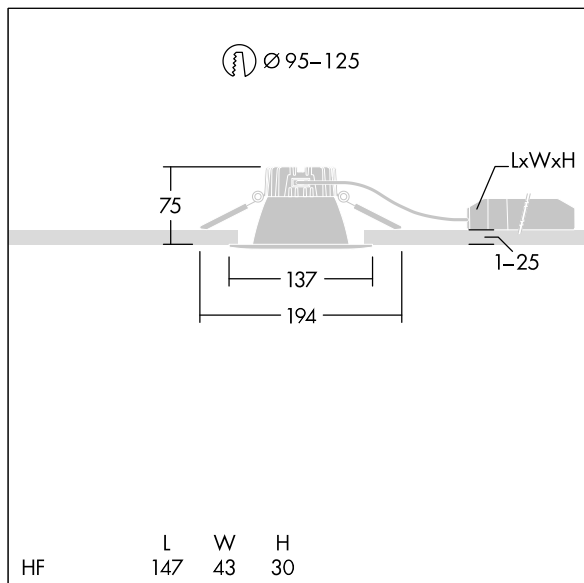

96634886 CETUS3 S 800-840 HF RWH

Cetus

A low height, recessed LED downlight. Suitable for ceiling cut-outs Ø95-125 mm for easy refurbishments or fast initial installations. Remote, pluggable, Fixed output LED driver. Loop in - loop out possible. Body: die-cast aluminium for thermal management. Diffuser: polycarbonate, smooth reflector in finish with wide beam. Reflector and trim: high quality, highly reflective polycarbonate. Class II electrical, IP44_IP20. Spring clips suitable for ceiling thicknesses from 1 to 25 mm. Complete with 4000K LED

Dimensions: Ø137 x 80 mm
 Luminaire input power: 6.6 W
 Luminaire luminous flux: 794 lm
 Luminaire efficacy: 120 lm/W
 Weight: 0.32 kg

TLG_CTU3_F_S_LED_RWH_Persp.jpg

TLG_CTU3_M_HFS.wmf

This product contains a light source of energy efficiency class C.