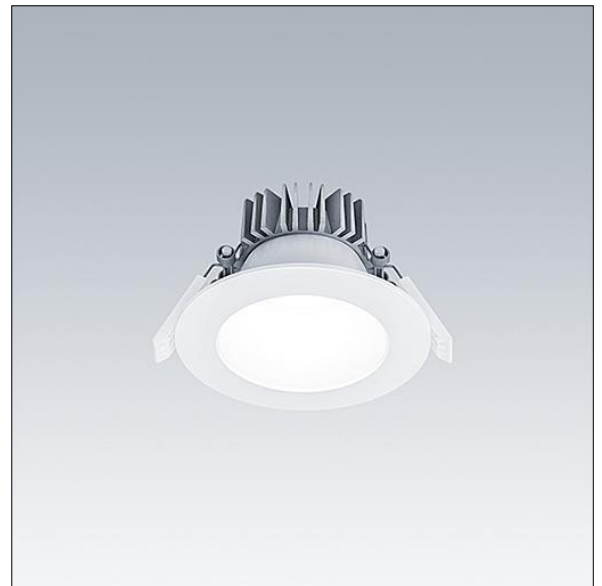

### Cetus

A low height, recessed LED downlight. Suitable for ceiling cut-outs Ø95-125 mm for easy refurbishments or fast initial installations. Remote, pluggable, Fixed output LED driver. Loop in - loop out possible. Body: die-cast aluminium for thermal management. Diffuser: polycarbonate, smooth reflector in finish with wide beam. Reflector and trim: high quality, highly reflective polycarbonate. Class II electrical, IP44\_IP20. Spring clips suitable for ceiling thicknesses from 1 to 25 mm. Complete with 4000K LED

Dimensions: Ø137 x 80 mm  
 Luminaire input power: 13.4 W  
 Luminaire luminous flux: 1511 lm  
 Luminaire efficacy: 113 lm/W  
 Weight: 0.32 kg

TLG\_CTU3\_F\_S\_LED\_RWH\_Persp.jpg

TLG\_CTU3\_M\_HFS.wmf

This product contains a light source of energy efficiency class C.