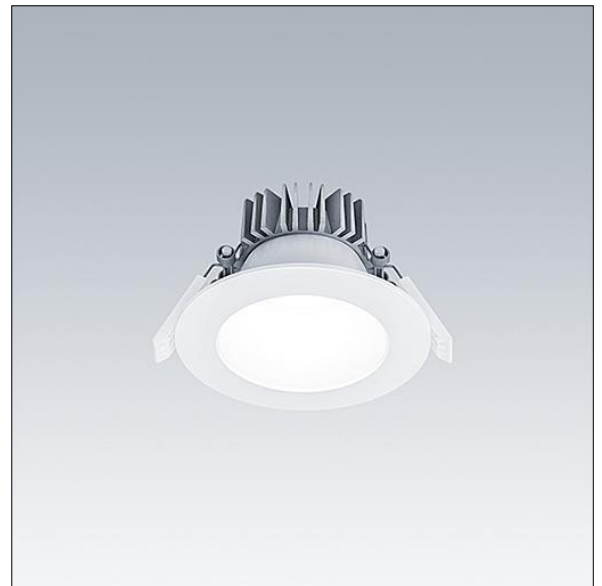

### Cetus

A low height, recessed LED downlight. Suitable for ceiling cut-outs Ø95-125 mm for easy refurbishments or fast initial installations. Remote, pluggable, Fixed output LED driver. Loop in - loop out possible. Body: die-cast aluminium for thermal management. Diffuser: polycarbonate, smooth reflector in finish with wide beam. Reflector and trim: high quality, highly reflective polycarbonate. Class II electrical, IP44\_IP20. Spring clips suitable for ceiling thicknesses from 1 to 25 mm. Complete with 4000K LED

Dimensions: Ø137 x 80 mm  
 Luminaire input power: 13.4 W  
 Luminaire luminous flux: 1511 lm  
 Luminaire efficacy: 113 lm/W  
 Weight: 0.32 kg

TLG\_CTU3\_F\_S\_LED\_RWH\_Persp.jpg

TLG\_CTU3\_M\_HFS.wmf