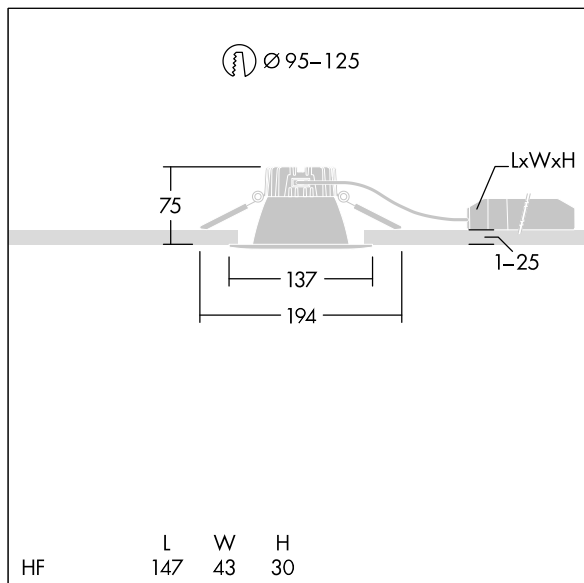

### Cetus

A low height, recessed LED downlight. Suitable for ceiling cut-outs Ø95-125 mm for easy refurbishments or fast initial installations. Remote, pluggable, Fixed output LED driver. Loop in - loop out possible. Body: die-cast aluminium for thermal management. Diffuser: polycarbonate, smooth reflector in finish with wide beam. Reflector and trim: high quality, highly reflective polycarbonate. Class II electrical, IP44\_IP20. Spring clips suitable for ceiling thicknesses from 1 to 25 mm. Complete with 4000K LED

Dimensions: Ø137 x 80 mm  
 Luminaire input power: 13.4 W  
 Luminaire luminous flux: 1511 lm  
 Luminaire efficacy: 113 lm/W  
 Weight: 0.32 kg

TLG\_CTU3\_F\_S\_LED\_RWH\_Persp.jpg

TLG\_CTU3\_M\_HFS.wmf