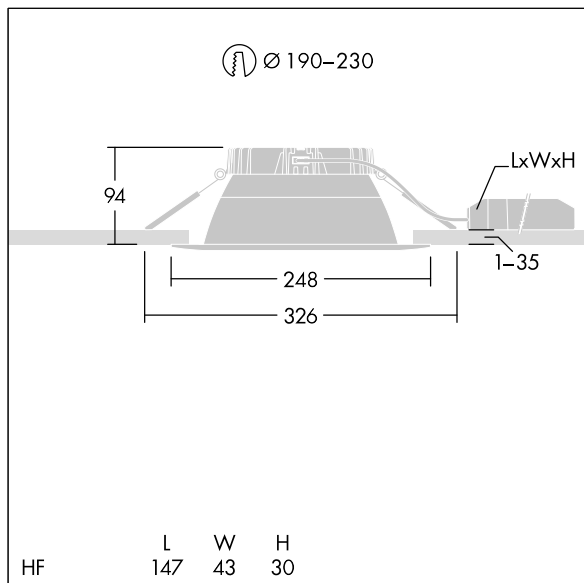

Cetus

96634893 CETUS3 L 3000-840 HF RWH

THORN

Cetus

A low height, recessed LED downlight. Suitable for ceiling cut-outs Ø190-230 mm for easy refurbishments or fast initial installations. Remote, pluggable, Fixed output LED driver. Loop in - loop out possible. Body: die-cast aluminium for thermal management. Diffuser: polycarbonate, smooth reflector in white finish with wide beam. Reflector and trim: high quality, highly reflective polycarbonate. Class II electrical, IP44_IP20. Spring clips suitable for ceiling thicknesses from 1 to 35 mm. Complete with 4000K LED

Dimensions: Ø248 x 100 mm
Luminaire input power: 25.4 W
Luminaire luminous flux: 3463 lm
Luminaire efficacy: 136 lm/W
Weight: 0.7 kg

TLG_CTU3_F_L_LED_RWH_Persp.jpg

TLG_CTU3_M_HFL.wmf

This product contains a light source of energy efficiency class C.