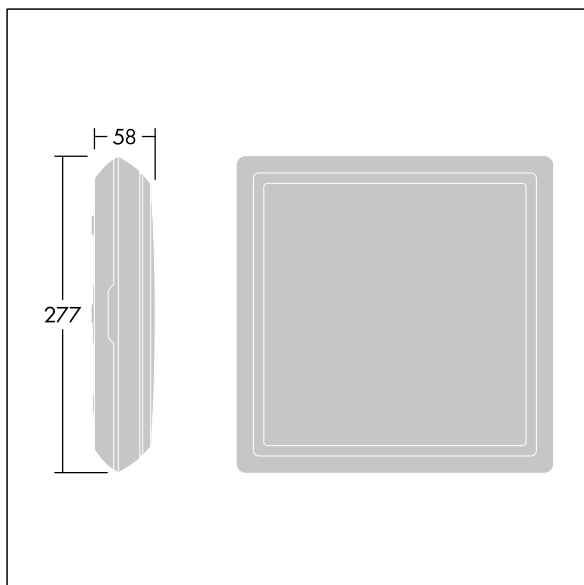

TLG_VYSQ_M_LD1.wmf

This product contains a light source of energy efficiency class C.

All values marked with an * are rated values. Thorn uses tried and tested components from leading suppliers, however there may be isolated instances of technology-related failures of individual LEDs during the rated product lifetime. International standards set the tolerance in initial flux and connected load at $\pm 10\%$. Unless stated otherwise, the values apply to an ambient temperature of 25°C .

Thorn Lighting is constantly developing and improving its products. The right is reserved to change specifications without prior notification or public announcement.
© Thorn Lighting