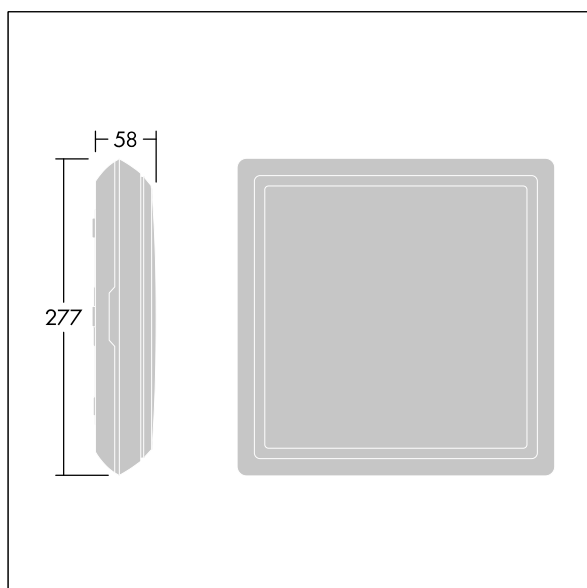

TLG_VYSQ_M_LD1.wmf

This product contains a light source of energy efficiency class C.

All values marked with an * are rated values. Thorn uses tried and tested components from leading suppliers, however there may be isolated instances of technology-related failures of individual LEDs during the rated product lifetime. International standards set the tolerance in initial flux and connected load at $\pm 10\%$. Unless stated otherwise, the values apply to an ambient temperature of 25°C.

Thorn Lighting is constantly developing and improving its products. The right is reserved to change specifications without prior notification or public announcement.
© Thorn Lighting