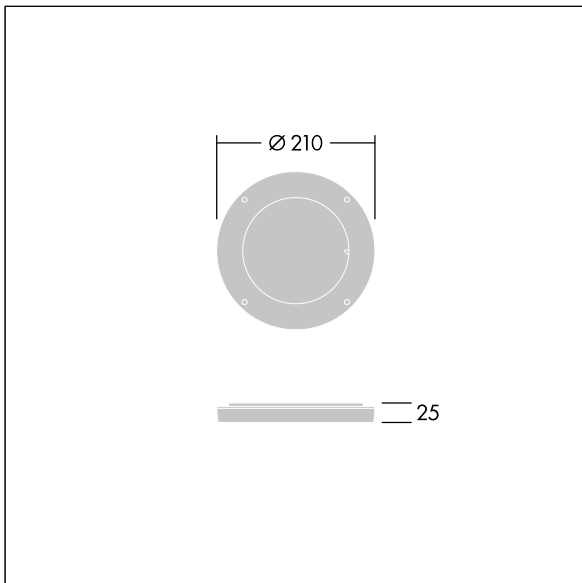

TLG_CONL_M_12LHF.wmf