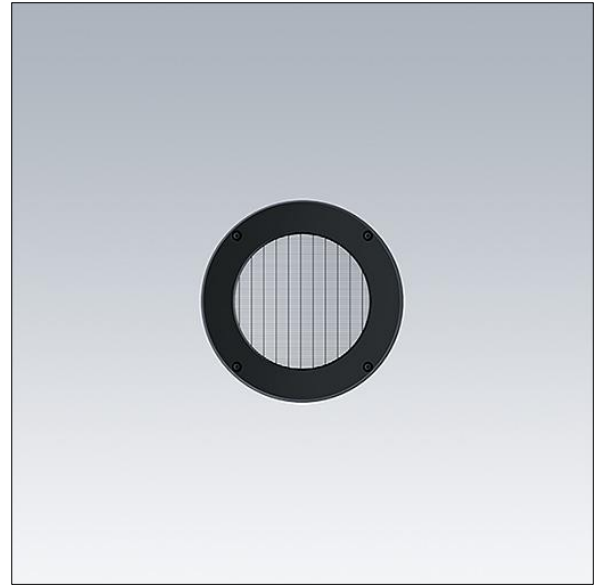

Contrast

96635058 CONT3 12L LOUVER ANT

Contrast

Louvre mounted on a rotative ring for precise glare control. To be mounted directly on the front of a medium Contrast luminaire. Best resistance against corrosion. Compatible with seaside installation.