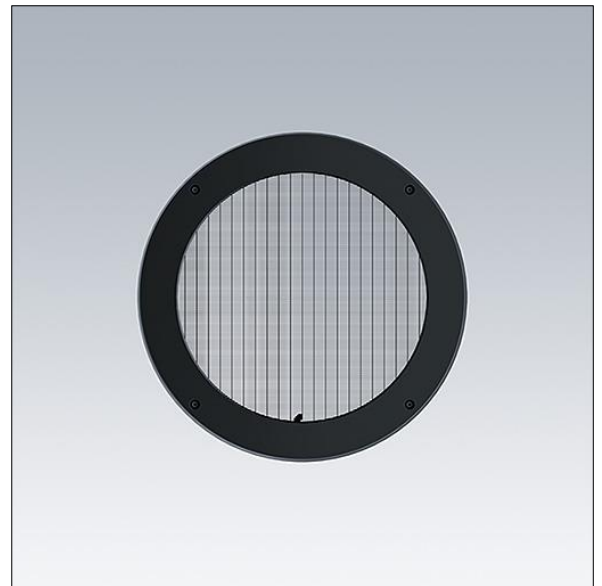

Contrast

96635063 CONT3 36/52L LOUVER ANT

Contrast

Louvre mounted on a rotative ring for precise glare control. To be mounted directly on the front of a large Contrast luminaire. Best resistance against corrosion. Compatible with seaside installation.

TLG_CON3_F_M_ACCESS_LOUVRE.jpg

TLG_CONL_M_36-52LHF.wmf