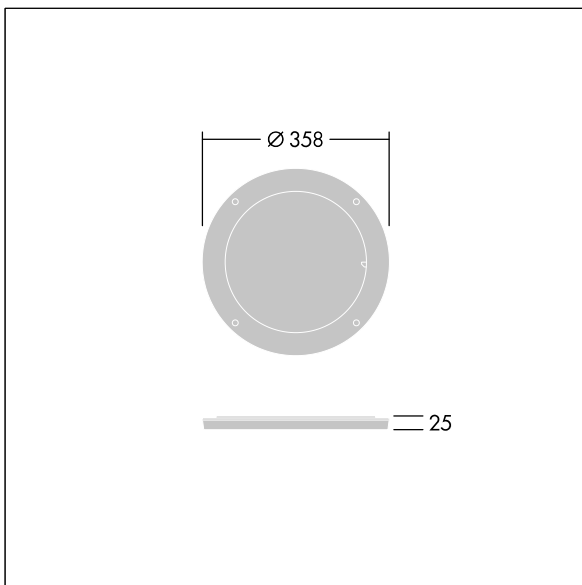

TLG_CONL_M_36-52LHF.wmf