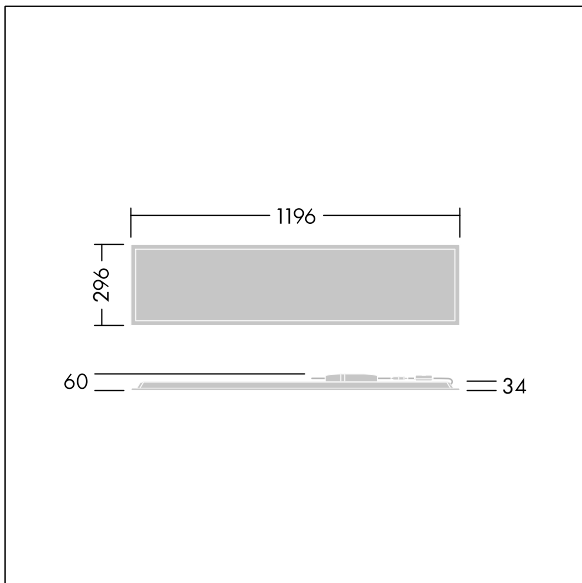

Beta 3

96635084 BETA 3 4100-840 HFIX E3 LRO 3X12 WL6BU

Beta 3

A rectangular ceiling recessed LED luminaire. DALI dimmable LED driver with 3 hour, manual test, emergency lighting circuit. Class II electrical, IP44_IP20, Impact strength: IK03. Body: sheet steel, white (close to RAL9016). Diffuser: Opalised PMMA with micro-prismatic foil inlay. 6 pole Wieland connector black/blue Supplied with safety wire. Complete with 4000K LED.

UGR < 19 and L65 < 3000 cd/m² as per EN 12464

Dimensions: 1196 x 296 x 34 mm
Luminaire input power: 33.6 W
Luminaire luminous flux: 4100 lm
Luminaire efficacy: 122 lm/W
Weight: 4.66 kg

TLG_BET3_F_MRER.jpg