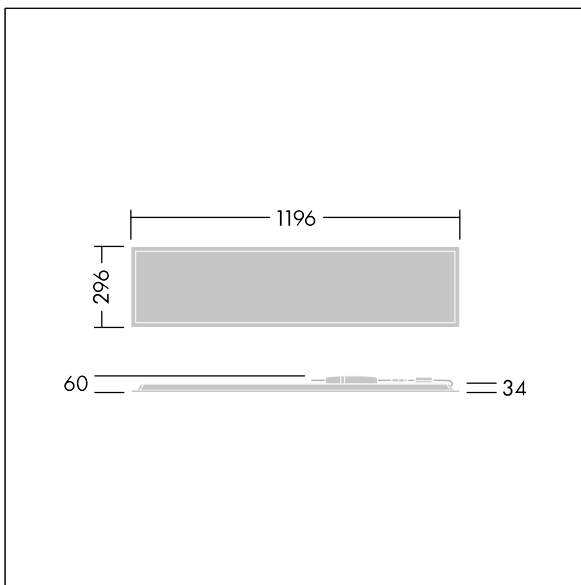

Beta 3

96635084 BETA 3 4100-840 HFIX E3 LRO 3X12 WL6BU

Beta 3

A rectangular ceiling recessed LED luminaire. DALI dimmable LED driver with 3 hour, manual test, emergency lighting circuit. Class II electrical, IP44_IP20, Impact strength: IK03. Body: sheet steel, white (close to RAL9016). Diffuser: Opalised PMMA with micro-prismatic foil inlay. 6 pole Wieland connector black/blue Supplied with safety wire. Complete with 4000K LED.

UGR < 19 and L65 < 3000 cd/m² as per EN 12464

Dimensions: 1196 x 296 x 34 mm
Luminaire input power: 33.6 W
Luminaire luminous flux: 4100 lm
Luminaire efficacy: 122 lm/W
Weight: 4.66 kg

TLG_BET3_F_MRER.jpg