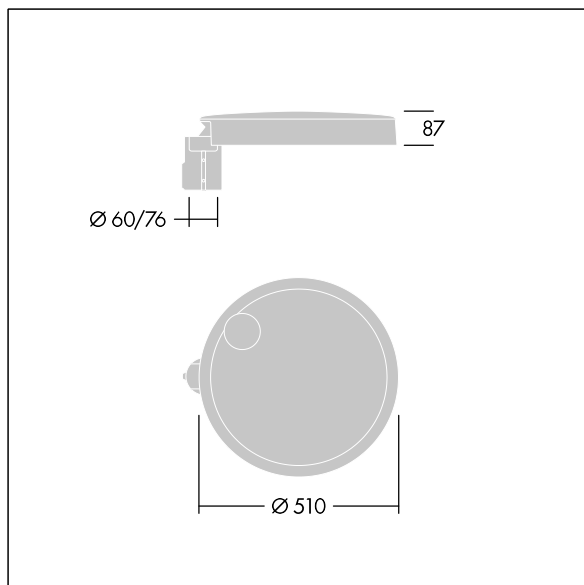

# Carat

96635157 CT L 36L35-730 NR CL1 T76F ANT

THORN

## Carat

An elegant urban lantern with durable performance. Programmable LED driver, set for fixed output, driving 36 LEDs at 350mA. Body: large size, die-cast aluminium (EN AC-44300), anthracite (close to RAL7043). Shaft: Cover: glass. Fixings: stainless steel with anti-galvanic treatment. Narrow Road optic, with Colour Rendering Index min.: 70 Correlated colour temperature\*: 3000 Kelvin LEDs supplied. Class I electrical, Impact strength: IK08, IP66, Ta max.: 35°C. Supplied with Ø76mm spigot adaptor pre-fitted for post-top, 5° tilt.

Dimensions: Ø510 x 87 mm  
Luminaire input power: 39 W  
Luminaire luminous flux: 5676 lm  
Luminaire efficacy: 146 lm/W  
Weight: 8.9 kg  
Scx: 0.05 m<sup>2</sup>

TLG\_CARA\_F\_L\_PostTop.jpg

TLG\_CARA\_M\_LMTP.wmf