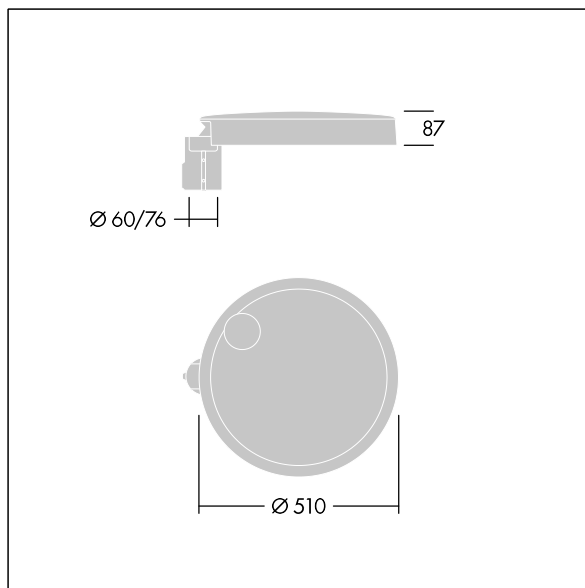

Carat

96635161 CT L 48L25-730 NR CL1 T76F ANT

THORN

Carat

An elegant urban lantern with durable performance. Programmable LED driver, set for fixed output, driving 48 LEDs at 250mA. Body: large size, die-cast aluminium (EN AC-44300), anthracite (close to RAL7043). Shaft: Cover: glass. Fixings: stainless steel with anti-galvanic treatment. Narrow Road optic, with Colour Rendering Index min.: 70 Correlated colour temperature*: 3000 Kelvin LEDs supplied. Class I electrical, Impact strength: IK08, IP66, Ta max.: 35°C. Supplied with Ø76mm spigot adaptor pre-fitted for post-top, 5° tilt.

Dimensions: Ø510 x 87 mm
Luminaire input power: 36 W
Luminaire luminous flux: 5580 lm
Luminaire efficacy: 155 lm/W
Weight: 9.3 kg
Scx: 0.05 m²

TLG_CARA_F_L_PostTop.jpg

TLG_CARA_M_LMTP.wmf

This product contains a light source of energy efficiency class D.