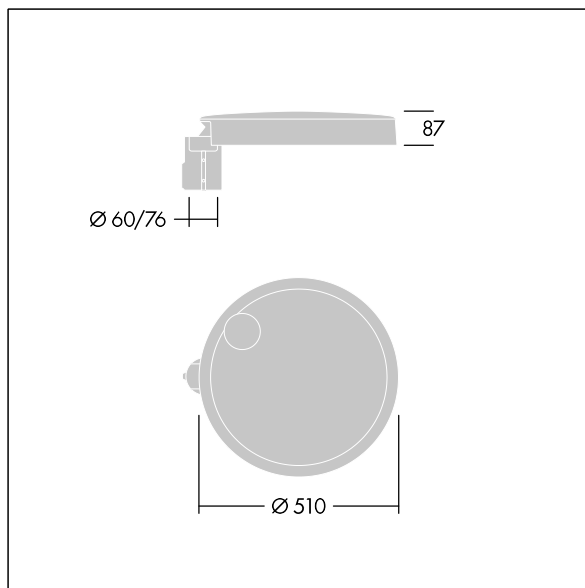

Carat

96635162 CT L 48L35-730 NR CL1 T76F ANT

THORN

Carat

An elegant urban lantern with durable performance. Programmable LED driver, set for fixed output, driving 48 LEDs at 350mA. Body: large size, die-cast aluminium (EN AC-44300), anthracite (close to RAL7043). Shaft: Cover: glass. Fixings: stainless steel with anti-galvanic treatment. Narrow Road optic, with Colour Rendering Index min.: 70 Correlated colour temperature*: 3000 Kelvin LEDs supplied. Class I electrical, Impact strength: IK08, IP66, Ta max.: 35°C. Supplied with Ø76mm spigot adaptor pre-fitted for post-top, 5° tilt.

Dimensions: Ø510 x 87 mm
Luminaire input power: 50 W
Luminaire luminous flux: 7558 lm
Luminaire efficacy: 151 lm/W
Weight: 9.3 kg
Scx: 0.05 m²

TLG_CARA_F_L_PostTop.jpg

TLG_CARA_M_LMTP.wmf

This product contains a light source of energy efficiency class D.