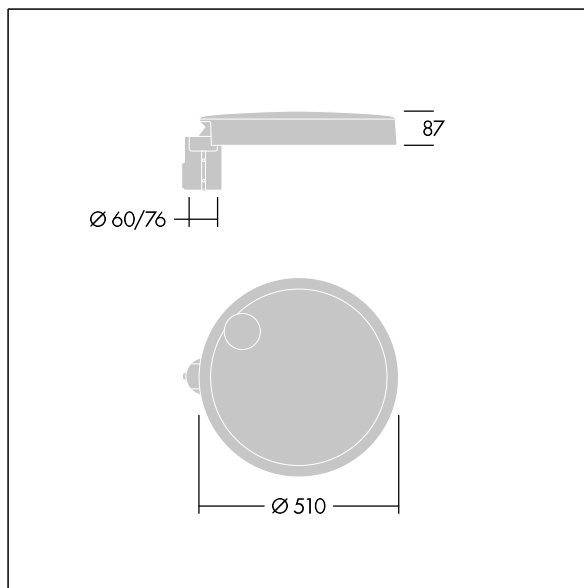

Carat

96635162 CT L 48L35-730 NR CL1 T76F ANT

THORN

Carat

An elegant urban lantern with durable performance. Programmable LED driver, set for fixed output, driving 48 LEDs at 350mA. Body: large size, die-cast aluminium (EN AC-44300), anthracite (close to RAL7043). Shaft: Cover: glass. Fixings: stainless steel with anti-galvanic treatment. Narrow Road optic, with Colour Rendering Index min.: 70 Correlated colour temperature*: 3000 Kelvin LEDs supplied. Class I electrical, Impact strength: IK08, IP66, Ta max.: 35°C. Supplied with Ø76mm spigot adaptor pre-fitted for post-top, 5° tilt.

Dimensions: Ø510 x 87 mm
Luminaire input power: 50 W
Luminaire luminous flux: 7558 lm
Luminaire efficacy: 151 lm/W
Weight: 9.3 kg
Scx: 0.05 m²

TLG_CARA_F_L_PostTop.jpg

TLG_CARA_M_LMTP.wmf

This product contains a light source of energy efficiency class D.