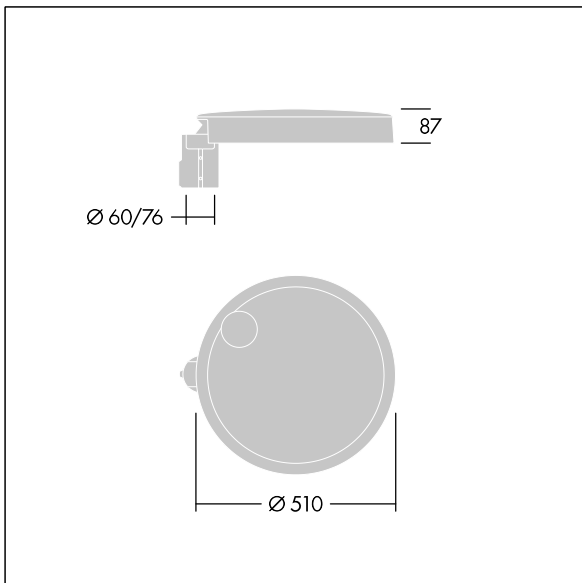

Carat

96635164 CT L 48L70-730 NR CL1 T76F ANT

THORN

Carat

An elegant urban lantern with durable performance. Programmable LED driver, set for fixed output, driving 48 LEDs at 700mA. Body: large size, die-cast aluminium (EN AC-44300), anthracite (close to RAL7043). Shaft: anthracite (close to RAL7043). Cover: glass. Fixings: stainless steel with anti-galvanic treatment. Narrow Road optic, with Colour Rendering Index min.: 70 Correlated colour temperature*: 3000 Kelvin LEDs supplied. Class I electrical, Impact strength: IK08, IP66, Ta max.: 35°C. Supplied with Ø76mm spigot adaptor pre-fitted for post-top, 5° tilt.

Dimensions: Ø510 x 87 mm
Luminaire input power: 101 W
Luminaire luminous flux: 13927 lm
Luminaire efficacy: 138 lm/W
Weight: 9.5 kg
Scx: 0.05 m²

TLG_CARA_F_L_PostTop.jpg

TLG_CARA_M_LMTP.wmf

This product contains a light source of energy efficiency class D.