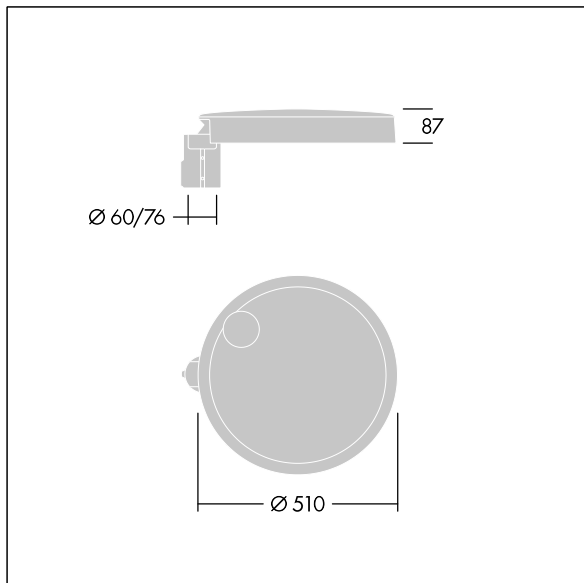

# Carat

96635169 CT L 60L70-730 NR CL1 T76F ANT

THORN

## Carat

An elegant urban lantern with durable performance. Programmable LED driver, set for fixed output, driving 60 LEDs at 700mA. Body: large size, die-cast aluminium (EN AC-44300), anthracite (close to RAL7043). Shaft: anthracite (close to RAL7043). Cover: glass. Fixings: stainless steel with anti-galvanic treatment. Narrow Road optic, with Colour Rendering Index min.: 70 Correlated colour temperature\*: 3000 Kelvin LEDs supplied. Class I electrical, Impact strength: IK08, IP66, Ta max.: 35°C. Supplied with Ø76mm spigot adaptor pre-fitted for post-top, 5° tilt.

Dimensions: Ø510 x 87 mm  
Luminaire input power: 126 W  
Luminaire luminous flux: 17255 lm  
Luminaire efficacy: 137 lm/W  
Weight: 9.6 kg  
Scx: 0.05 m<sup>2</sup>

TLG\_CARA\_F\_L\_PostTop.jpg

TLG\_CARA\_M\_LMTP.wmf