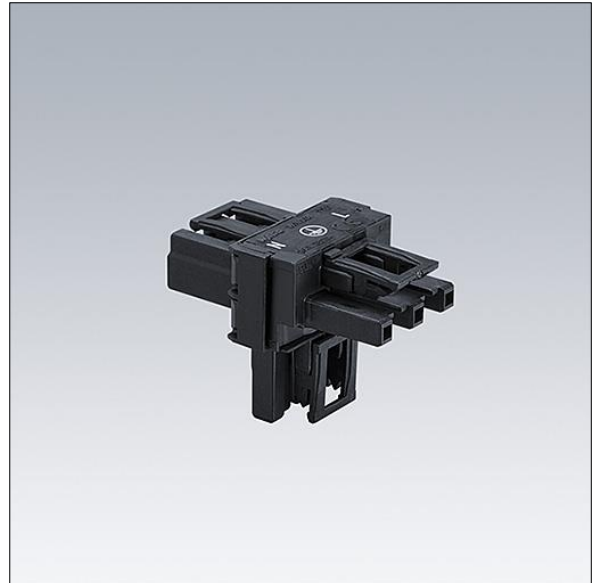

Cetus

96635256 T CONNECTOR WL 3POLE

THORN

Cetus

A 3-pole Wieland T-connector for loop in/out installations on side, type GST18i3 black.

Weight: 0.04 kg

TLG_CTU3_F_WL3_WO3.jpg