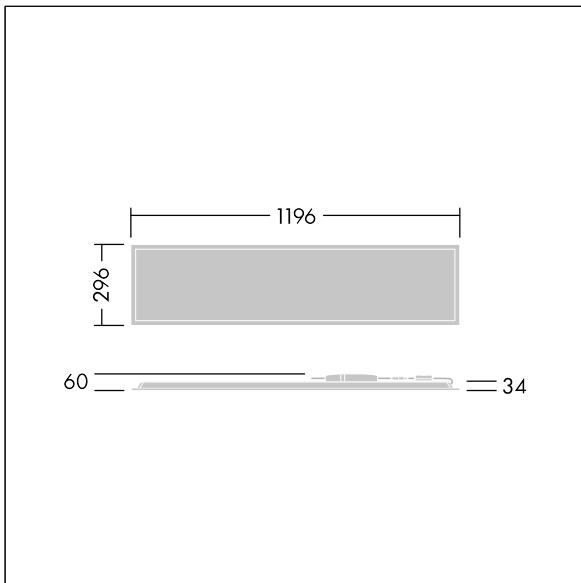

Beta 3

92935918 BETA 3 4800-840 HFIX LRO 3X12

THORN

Beta 3

A rectangular ceiling recessed LED luminaire. DALI dimmable LED driver. Class II electrical, IP44_IP20, Impact strength: IK03. Body: sheet steel, white (close to RAL9016). Diffuser: Opalised PMMA with micro-prismatic foil inlay. Supplied with safety wire. Complete with 4000K LED.

UGR < 19 and L65 < 3000 cd/m² as per EN 12464

Dimensions: 1196 x 296 x 34 mm

Luminaire input power: 39.2 W

Luminaire luminous flux: 4800 lm

Luminaire efficacy: 122 lm/W

Weight: 2.51 kg

TLG_BET3_F_MRER.jpg

TLG_BET3_M_3X12.wmf