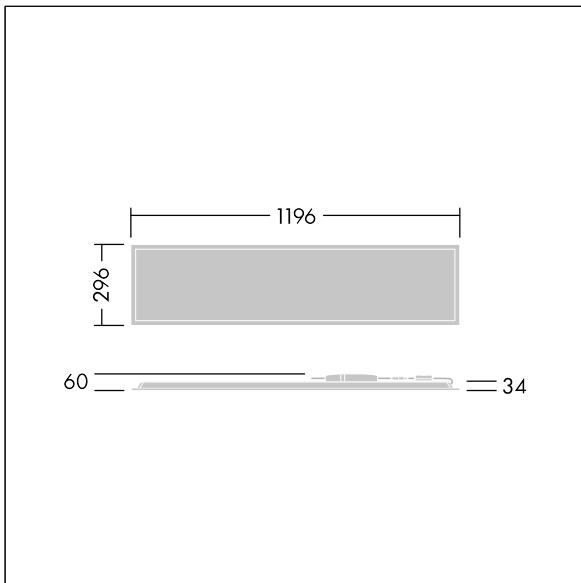

Beta 3

92937908 BETA 3 4800-840 HF E3 LRO 3X12

THORN

Beta 3

A rectangular ceiling recessed LED luminaire. Fixed output LED driver with 3 hour, manual test, emergency lighting circuit. Class I electrical, IP44_IP20, Impact strength: IK03. Body: sheet steel, white (close to RAL9016). Diffuser: Opalised PMMA with micro-prismatic foil inlay. Supplied with safety wire. Complete with 4000K LED.

UGR < 19 and L65 < 3000 cd/m² as per EN 12464

Dimensions: 1196 x 296 x 34 mm

Luminaire input power: 39.2 W

Luminaire luminous flux: 4800 lm

Luminaire efficacy: 122 lm/W

Weight: 3.6 kg

TLG_BET3_F_MRER.jpg

TLG_BET3_M_3X12.wmf