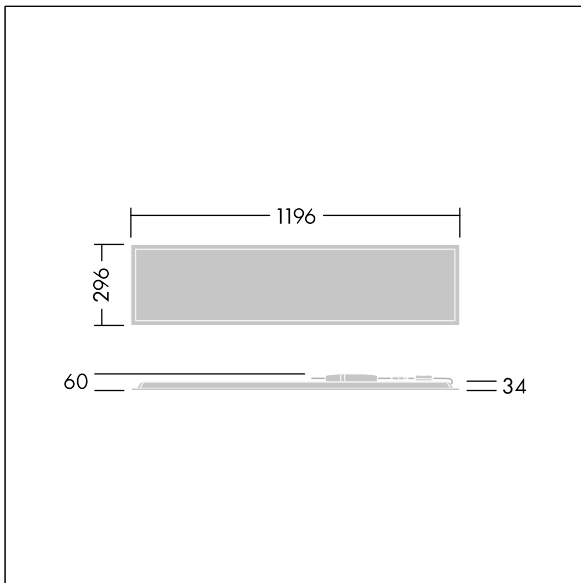

Beta 3

92937910 BETA 3 4100-830 HF E3 LRO 3X12

THORN

Beta 3

A rectangular ceiling recessed LED luminaire. Fixed output LED driver with 3 hour, manual test, emergency lighting circuit. Class I electrical, IP44_IP20, Impact strength: IK03. Body: sheet steel, white (close to RAL9016). Diffuser: Opalised PMMA with micro-prismatic foil inlay. Supplied with safety wire. Complete with 3000K LED.

UGR < 19 and L65 < 3000 cd/m² as per EN 12464

Dimensions: 1196 x 296 x 34 mm

Luminaire input power: 33.6 W

Luminaire luminous flux: 3690 lm

Luminaire efficacy: 110 lm/W

Weight: 3.6 kg

TLG_BET3_F_MRER.jpg

TLG_BET3_M_3X12.wmf