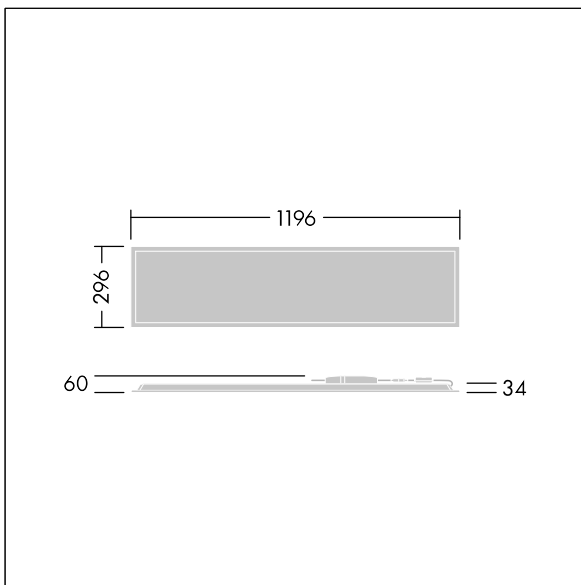

Beta 3

92937911 BETA 3 4800-830 HF E3 LRO 3X12

THORN

Beta 3

A rectangular ceiling recessed LED luminaire. Fixed output LED driver with 3 hour, manual test, emergency lighting circuit. Class I electrical, IP44_IP20, Impact strength: IK03. Body: sheet steel, white (close to RAL9016). Diffuser: Opalised PMMA with micro-prismatic foil inlay. Supplied with safety wire. Complete with 3000K LED.

UGR < 19 and L65 < 3000 cd/m² as per EN 12464

Dimensions: 1196 x 296 x 34 mm

Luminaire input power: 39.2 W

Luminaire luminous flux: 4320 lm

Luminaire efficacy: 110 lm/W

Weight: 3.6 kg

TLG_BET3_F_MRER.jpg

TLG_BET3_M_3X12.wmf