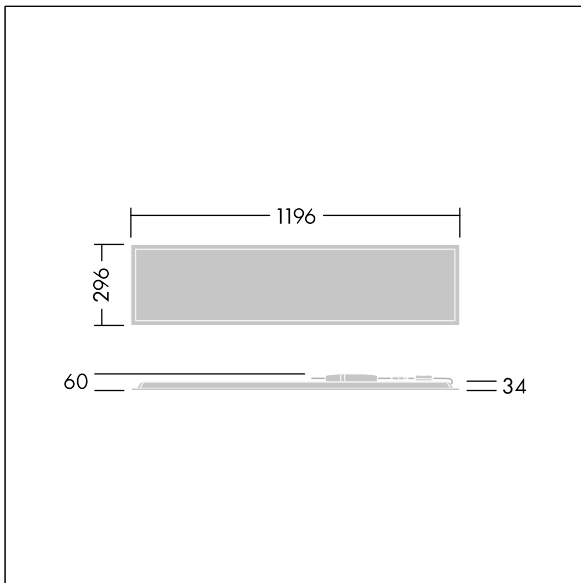

## Beta 3

A rectangular ceiling recessed LED luminaire. Fixed output LED driver with 3 hour, manual test, emergency lighting circuit. Class I electrical, IP44\_IP20, Impact strength: IK03. Body: sheet steel, white (close to RAL9016). Diffuser: Opalised PMMA with micro-prismatic foil inlay. Supplied with safety wire. Complete with 3000K LED.

UGR < 19 and L65 < 3000 cd/m<sup>2</sup> as per EN 12464

Dimensions: 1196 x 296 x 34 mm

Luminaire input power: 39.2 W

Luminaire luminous flux: 4320 lm

Luminaire efficacy: 110 lm/W

Weight: 3.6 kg

TLG\_BET3\_F\_MRER.jpg