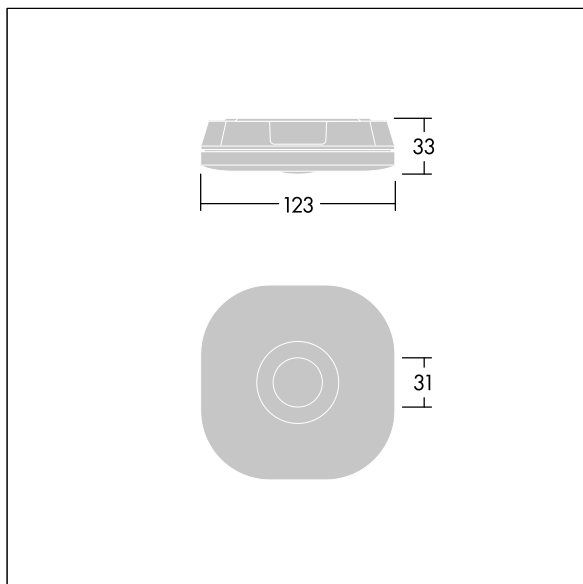

TLG_VOYF_M_MSC_SLIM_NM.wmf

All values marked with an * are rated values. Thorn uses tried and tested components from leading suppliers, however there may be isolated instances of technology-related failures of individual LEDs during the rated product lifetime. International standards set the tolerance in initial flux and connected load at $\pm 10\%$. Unless stated otherwise, the values apply to an ambient temperature of 25°C.

Thorn Lighting is constantly developing and improving its products. The right is reserved to change specifications without prior notification or public announcement.
© Thorn Lighting