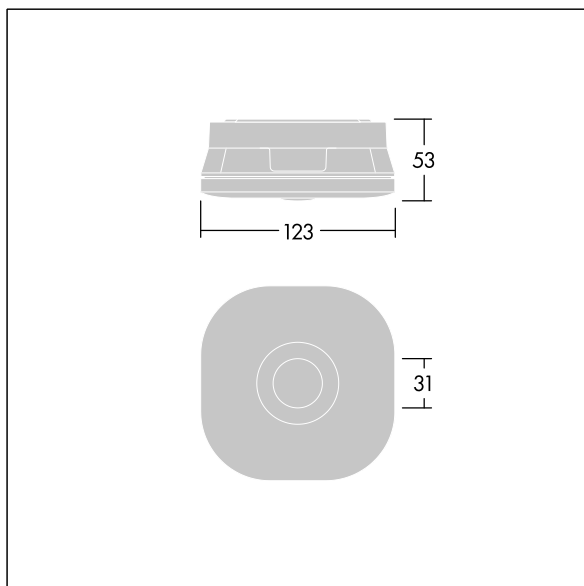

TLG_VOYF_M_MSC_NM.wmf

All values marked with an * are rated values. Thorn uses tried and tested components from leading suppliers, however there may be isolated instances of technology-related failures of individual LEDs during the rated product lifetime. International standards set the tolerance in initial flux and connected load at $\pm 10\%$. Unless stated otherwise, the values apply to an ambient temperature of 25°C.

Thorn Lighting is constantly developing and improving its products. The right is reserved to change specifications without prior notification or public announcement.
© Thorn Lighting