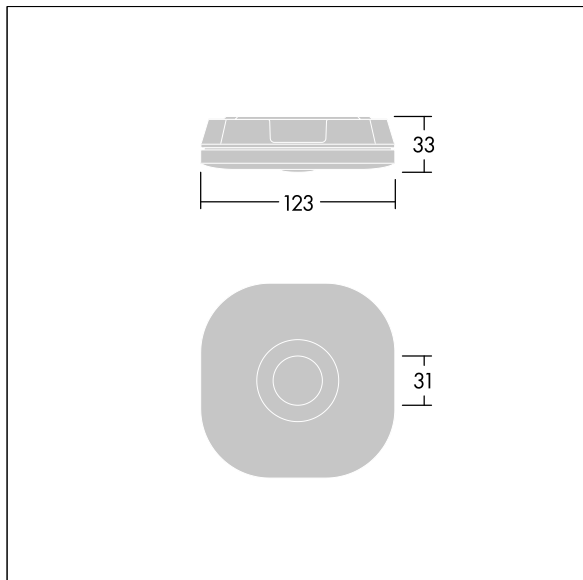

TLG_VOYF_M_MSC_SLIM_NM.wmf

All values marked with an * are rated values. Thorn uses tried and tested components from leading suppliers, however there may be isolated instances of technology-related failures of individual LEDs during the rated product lifetime. International standards set the tolerance in initial flux and connected load at $\pm 10\%$. Unless stated otherwise, the values apply to an ambient temperature of 25°C.

Thorn Lighting is constantly developing and improving its products. The right is reserved to change specifications without prior notification or public announcement.
© Thorn Lighting